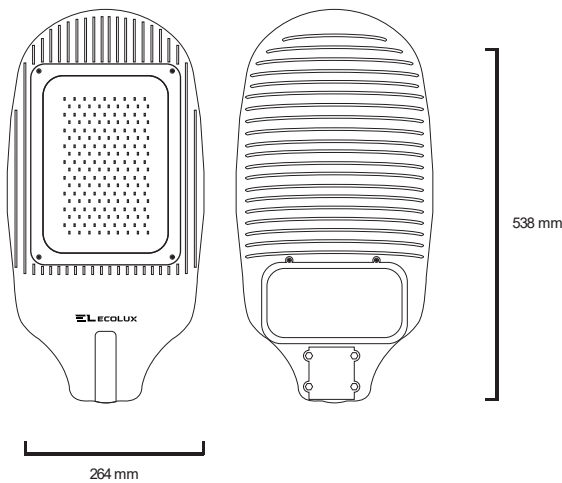

DIMENSION

PRODUCT

Name	G006E LED STREET LIGHT
Reference	EI-G006E-100W
Body color	Grey
Material	Die-cast Aluminum
Category	Outdoor

LIGHTING INFORMATION

Light source	LED
Gross luminous flux	8500Lm
Power	100W
Colour temperature CCT	6500 K
Colour Rendering Index	CRI =70
Light beam angle	100°
Number of LEDs	108
Chip Type	SMD2835
Dimming	Non Dimmable
Median useful Life	50,000 hours

OTHER DATA

Cover	Clear
Ingress Protection	IP65
Dimension (mm)	L: 538 W: 264 H: 68mm
Working Temperature	-40 ~ +50°C

DRIVER OPTIONS

ON / OFF	
Class I	
Frequency (Hz)	50/60 Hz
Power Factor	0.9
Mains voltage	AC 220-240V
Ingress Protection	IP65

PHOTOMETRIC DETAILS